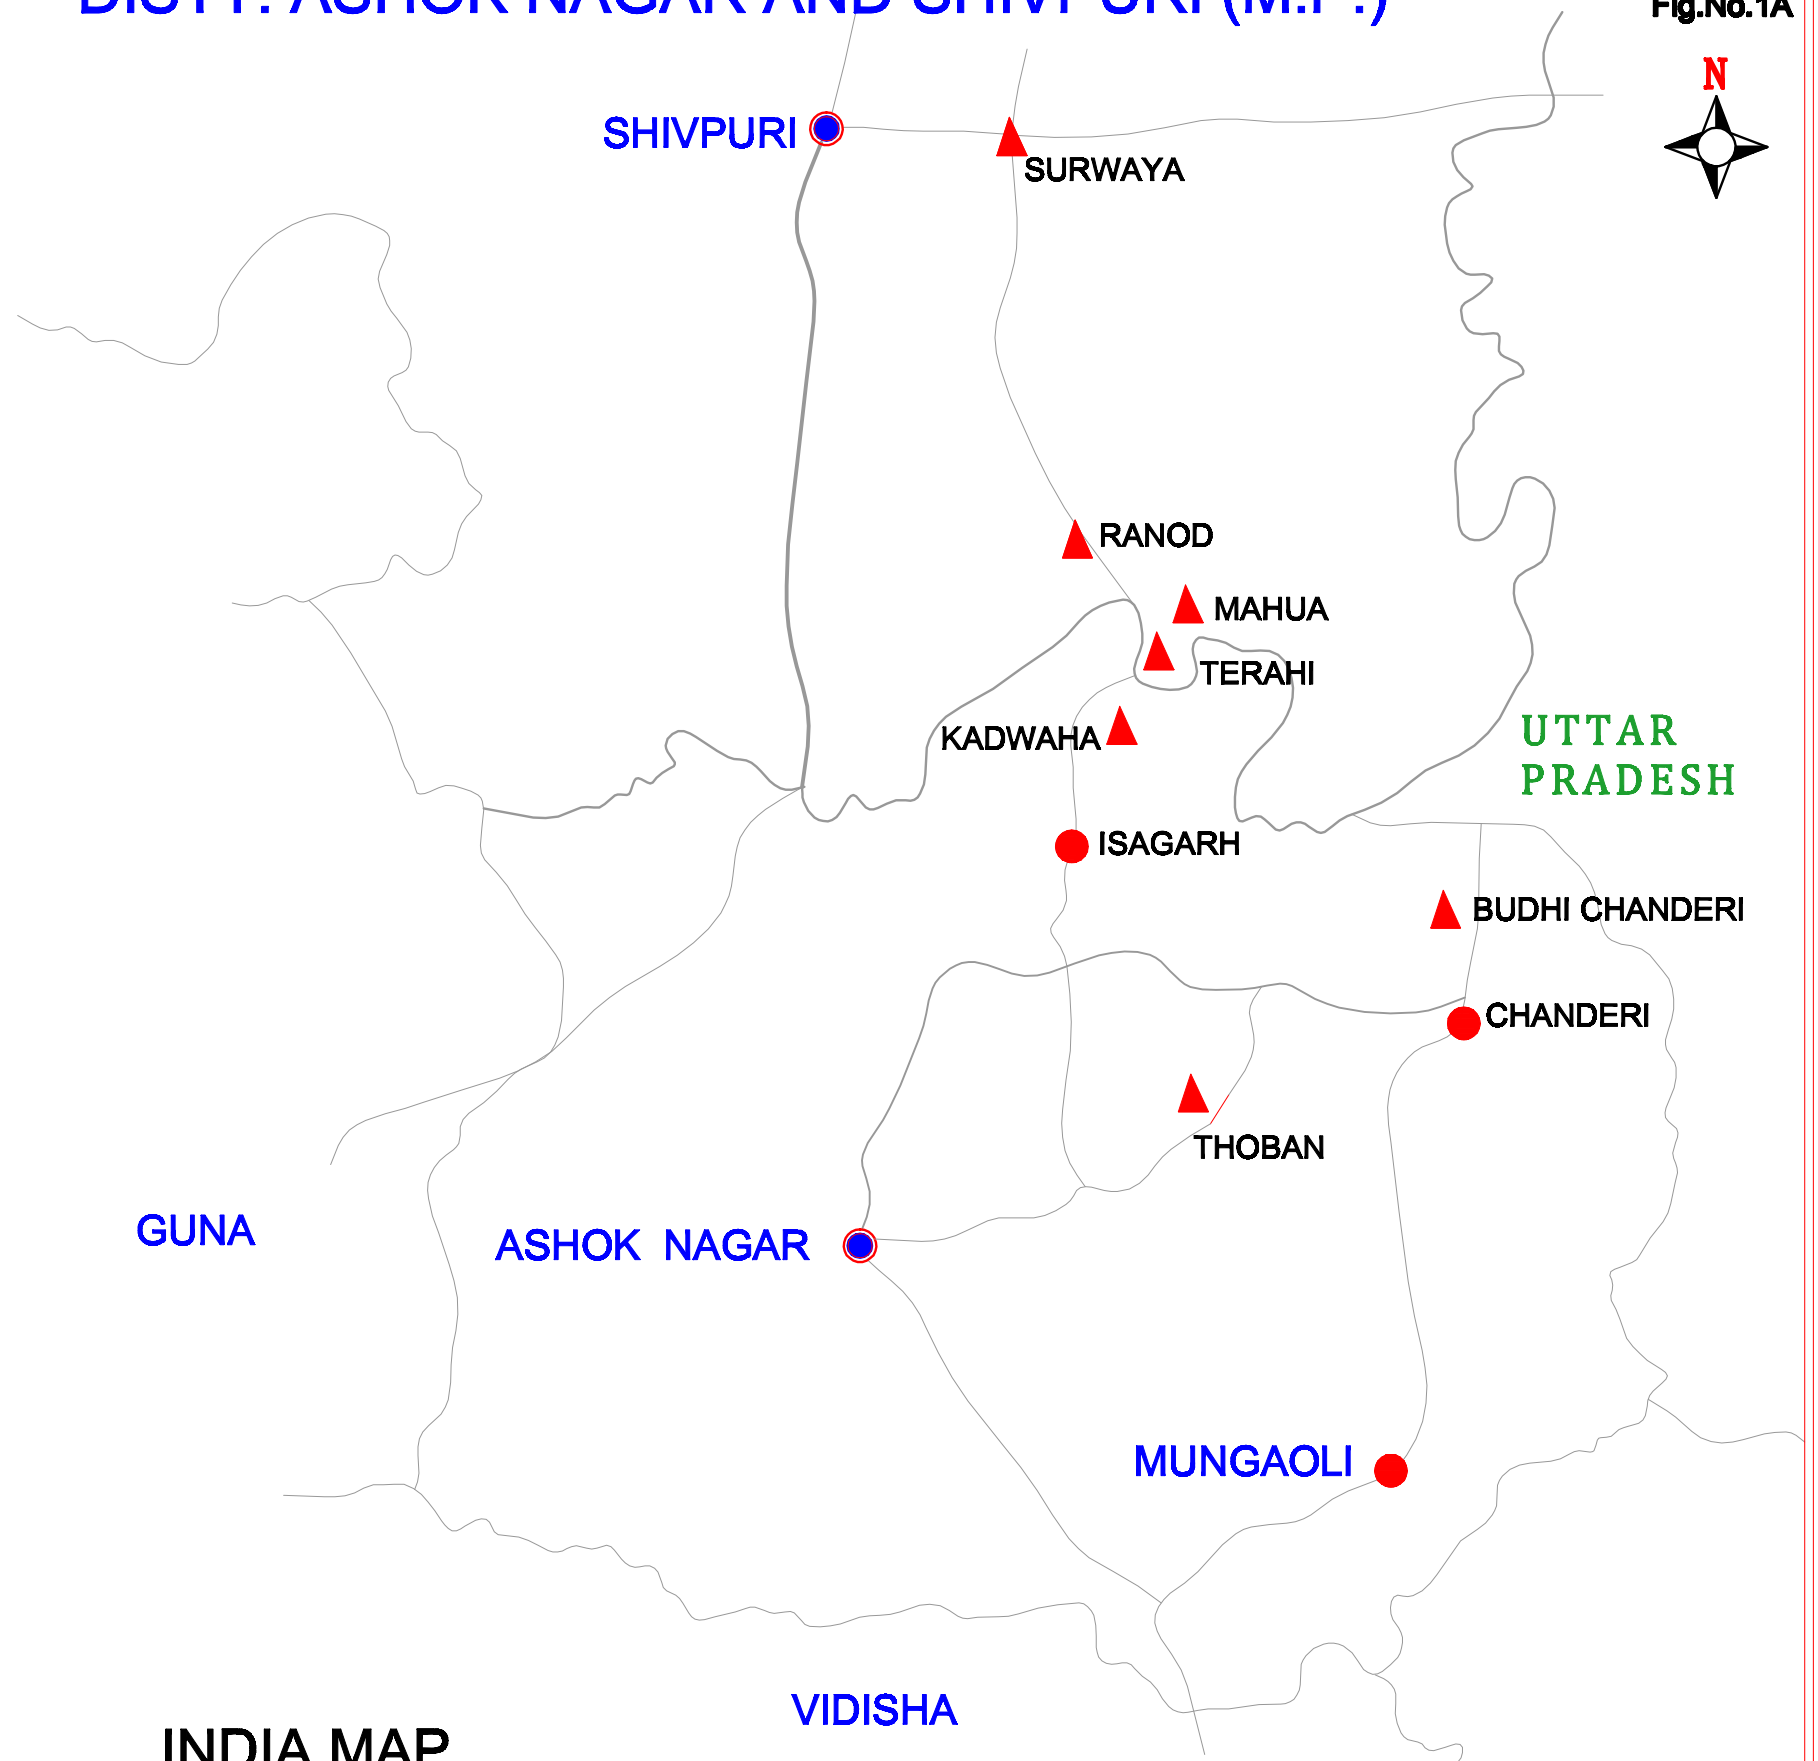

# MAP SHOWING KACHCHHAPAGHAT TEMPLE SITES IN DISTT. ASHOK NAGAR AND SHIVPURI (M.P.)

Fig.No.1A

INDIA MAP

SI.	PARTICULARS	SYMBOL
1.	ARCHAEOLOGICAL SITES	▲
2..	DISTT. PLACE	● (blue with red border)
3.	TOWN	● (red)
4.	NATIONAL HIGH .WAY	— (solid line)
5.	VILLAGE ROUT	~ (wavy line)